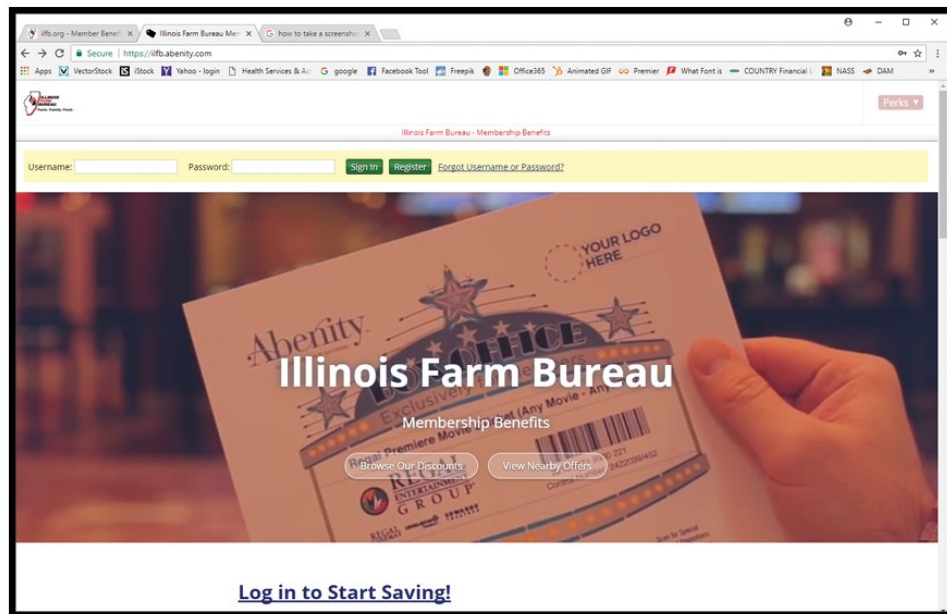

Internet Browser

#1: Go to your internet browser and type in:
ilfb.abenity.com

#2: The home page looks like this:

#3: You will be asked to:

A) **Sign In** (Type in your username and your membership number which can be found on your card.)

B) **Register** (new users-you will need to fill out the fields to register your new username and password. You will need your membership number which can be found on your card.)

#4: Once you are in, select "Browse Our Discounts".